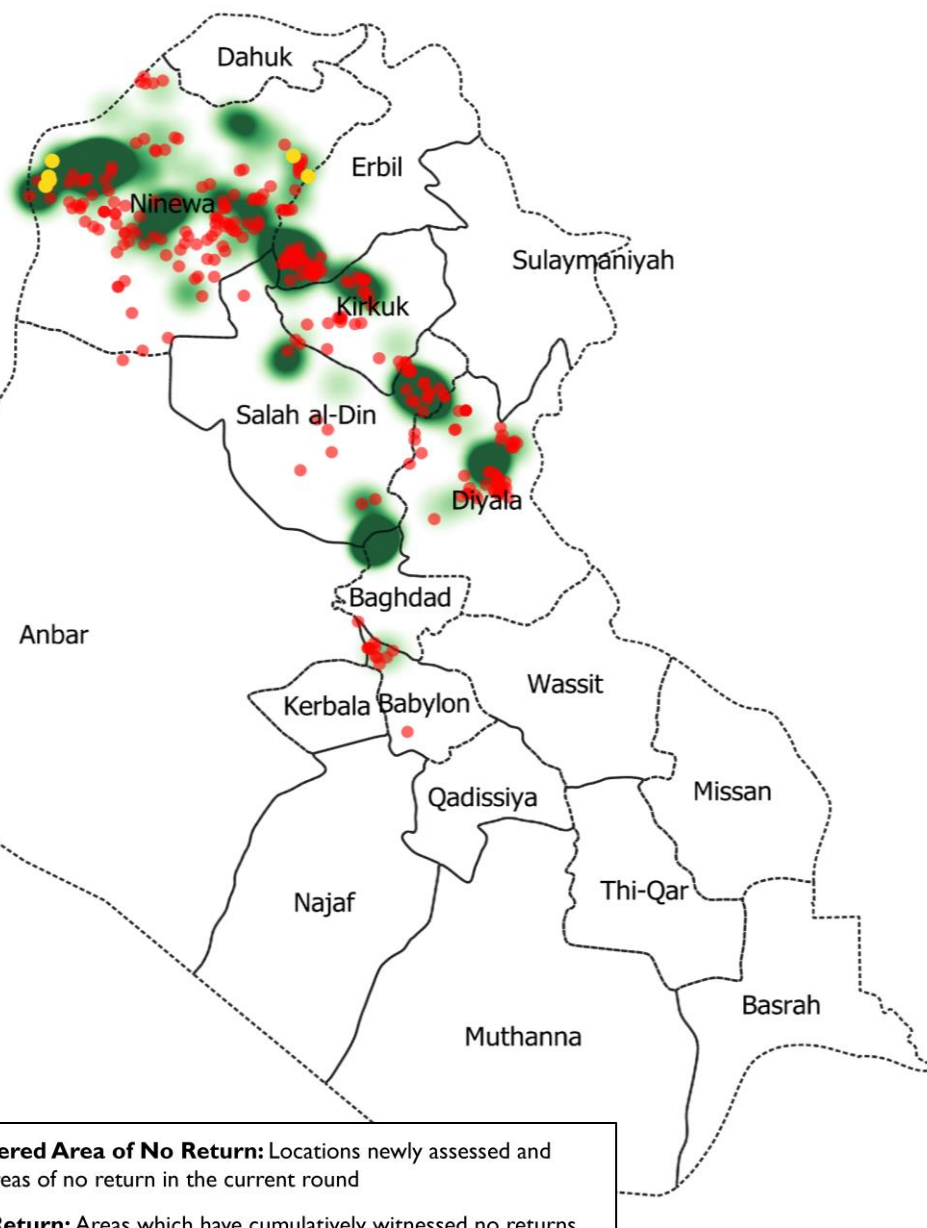

Areas of No Return - November 2023

- **Newly Registered Area of No Return:** Locations newly assessed and registered as areas of no return in the current round
- **Area of No Return:** Areas which have cumulatively witnessed no returns since first assessed
- **Area of Return:** Areas previously registered as an area of no return and have since been removed either in current or previous rounds of assessments
- Governorates boundaries**
- District boundaries**

Assessments of Areas of No Return began in August 2018, updated every two months. For each update:

1. New locations may be registered as no return as they become known to assessment teams.
2. Locations of no return may be removed from the list if they have witnessed returns since the last round. Once a location is removed, they remain off the list.

Reported reasons for no return fall into two main categories

- a) Security reasons, including instability or inaccessibility
- b) Housing damage and lack of services and infrastructure

Summary of Areas of No Return			
Governorate	No. of Districts	No. of Sub-districts	No. of locations with no return
Ninewa	6	17	129
Diyala	5	7	57
Erbil	1	2	34
Kirkuk	4	6	31
Salah Al-Din	5	8	24
Babylon	1	2	12
Anbar	3	4	5
7	25	46	292

* 7 yellow highlighted locations have been newly registered as areas that are designated as No Return Areas.